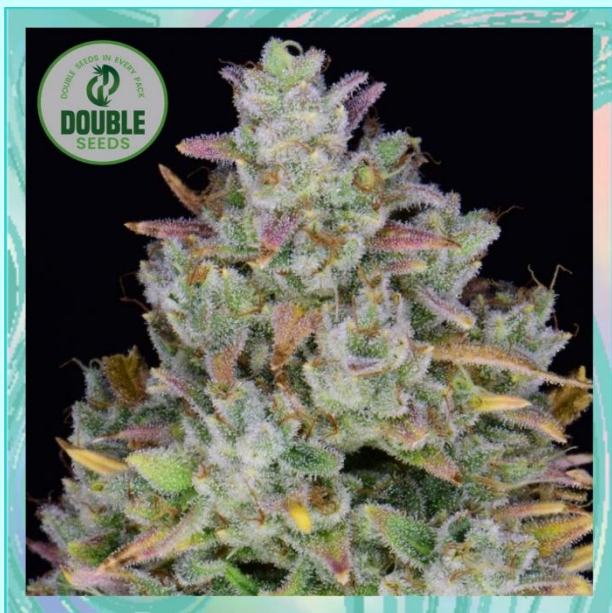

GELATO AUTO

HIGH YIELDS, HIGH THC AND THE GREAT TASTE OF SWEET COOKIES

STRAIN SPEC

GENETICS: Thin Mint GSC x Sunset Sherbet.

Type: Auto Feminised.

THC: 24%.

Indica/Sativa: Sativa Dominant.

Flowering Time: 56 Days.

Indoor Yield: 450 – 550 gr/m².

Outdoor Yield: 100 – 200 gr/plant.

DESCRIPTION

Auto Gelato seeds produce a fast-maturing, high-yielding plant with exceptional levels of THC production.

Auto Gelato Cannabis Seeds can be grown in all environments and will reach between 70 – 100 cm. in height.

Gelato Auto delivers a really potent and stimulating head high that awakens creativity and good vibes.