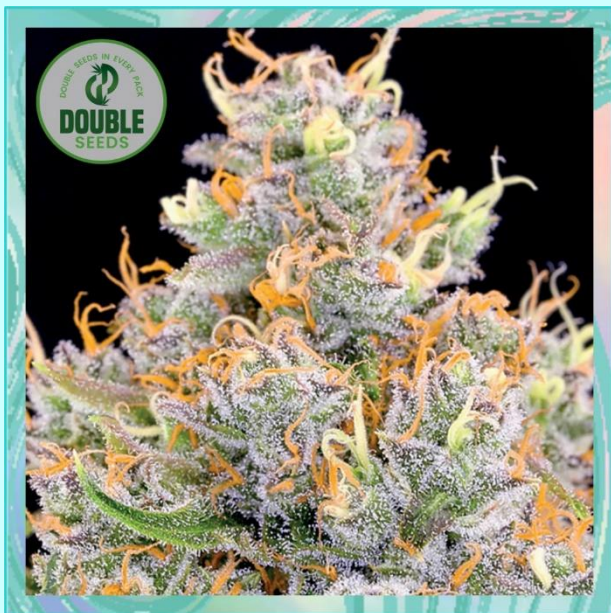

GORILLA GLUE X STARFIGHTER

SERIOUSLY STRONG, HIGHLY POTENT – CAUTION THC 30%+

STRAIN SPEC

Genetics: Gorilla Glue x Starfighter.

Type: Feminised.

THC: 30%+

Indica/Sativa: Indica 50%/Sativa 50%.

Flowering Time: 63 – 70 Days.

Yield Indoors: 500gr/m².

Outdoor Yield: Up to 1000gr/plant.

DESCRIPTION

Gorilla Glue x Starfighter cannabis seeds provide strength and an intense pineapple aroma accompanied by a strong note of mango.

Gorilla Glue x Starfighter is a highly potent hybrid whose effects start quickly, providing a stimulating, strongly euphoric high that also has psychedelic elements and expands the senses.

The flowers reach an amazing size and density, piling up a thick glittering layer of resins on their surface which is a result of the enormous resin production.