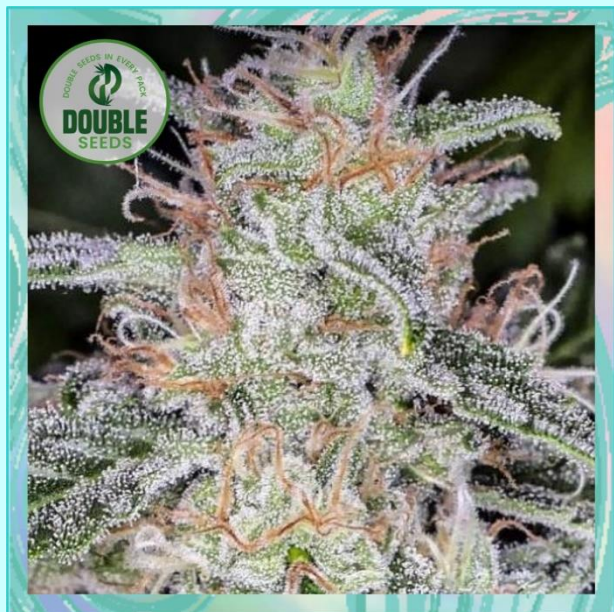

BLUE DREAM AUTO

SATIVA DOMINANT STRAIN, THC 20%+ AND GREAT YIELDS

STRAIN SPEC

Genetics: Blue Dream x Ruderalis.

Type: Auto Feminised.

THC: 20%+.

Indica/Sativa: Sativa Dominant.

Flowering Time: 70 - 75 Days

Indoor Yield: 350 - 550 gr/m².

Outdoor Yield: 200 - 250 gr/plant.

DESCRIPTION

Blue Dream Auto cannabis seeds are an Auto-Flowering version of the Californian cannabis strain Blue Dream.

Blue Dream Auto grows bushy and will produce beautiful silver hues as she progresses through the growing cycle, from seed to harvest will take 75 days.

Auto Blue Dream has an uplifting high when smoked and has a floral scent with earthy, pine and sweet tones which you will enjoy.