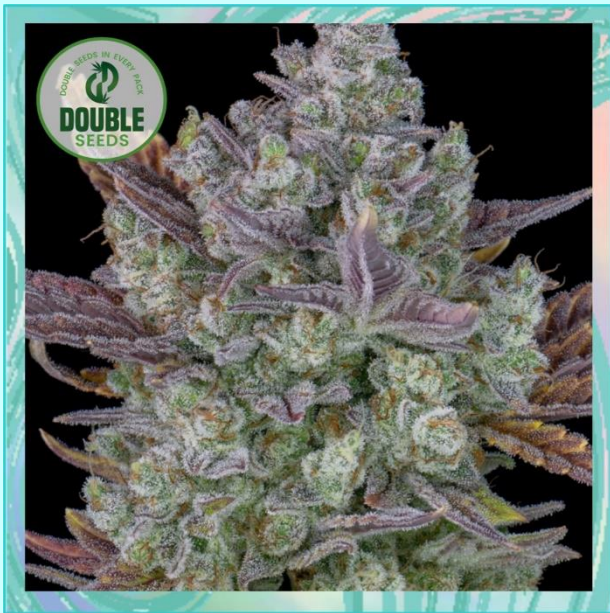

AUTO GORILLA COOKIES

A POWERFUL COMBINATION DELIVERING POTENCY, YIELD AND TASTE

STRAIN SPEC

Genetics: Gorilla Glue Auto x Girl Scout Cookies Auto.

Type: Auto Feminised.

THC: Up to 28%

Indica/Sativa: Indica 55% - Sativa 45%.

Flowering Time: 70 Days.

Indoor Yield: 500 - 600gr/m².

Outdoor Yield: 200 - 300 gr/plant.

DESCRIPTION

Auto Gorilla Cookies is an AutoFlowering cannabis strain that combines the genetics of Gorilla Glue and Girl Scout Cookies.

It's known for its strong effects, potent resin production, and easy-to-grow nature, making it popular among both novice and experienced growers.

Auto Gorilla Cookies is known for its strong euphoria and relaxation, it's great for unwinding after a long day or for creative, relaxed activities.