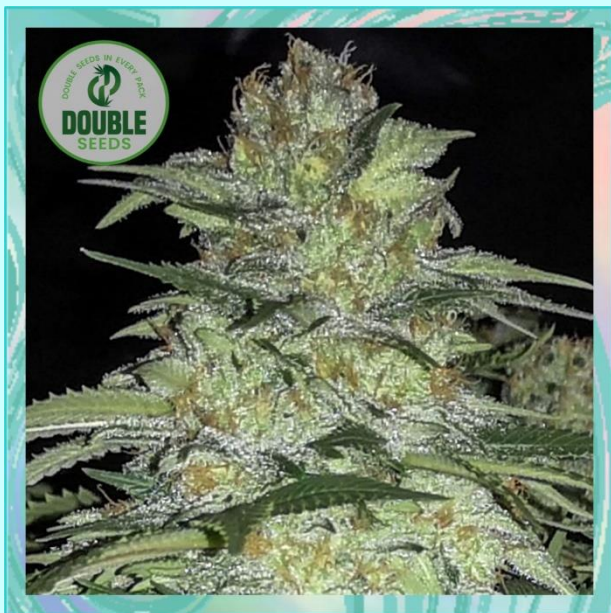

WHITE WIDOW X BIG BUD

INDICA DOMINANT STRAIN FROM TWO LEGENDARY FAVOURITES

STRAIN SPEC

Genetics: White Widow x Big Bud.

Type: Feminised.

THC: 20%+.

Indica/Sativa: Indica 60%/Sativa 40%.

Flowering Time: 56 Days.

Indoor Yield: 600 – 700 gr/m².

Outdoor Yield: 350 – 500 gr/plant.

DESCRIPTION

White Widow x Big Bud cannabis seeds are an easy, quick-to-harvest, productive, potent cannabis strain.

White Window and the Big Bud have been bred separately as stable, hardy strains and then bred together as a double hybrid for one of the best strains ever for indoor growers.

The buds of White Widow x Big Bud produce high volumes of sticky resin and the potency of the flowers means that their aroma is also quite strong especially when they are at the flowering stage.