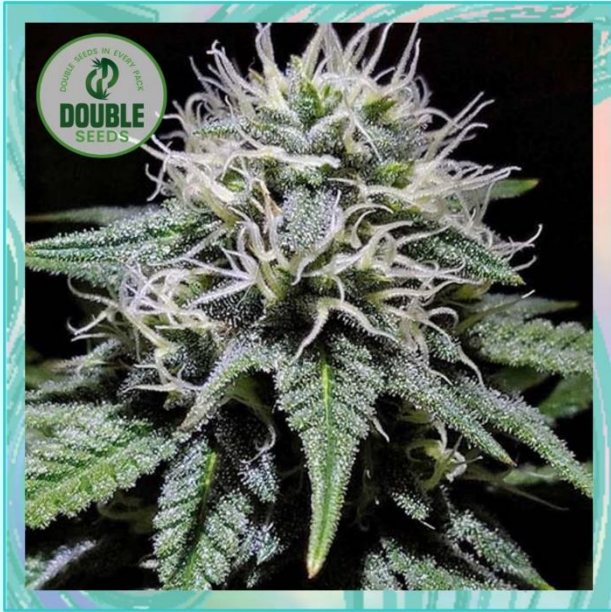

GORILLA ZKITTLEZ

AN AMAZING FUSION OF GORILLA GLUE 4 & ZKITTLEZ

STRAIN SPEC

Genetics: Gorilla Glue x Zkittlez.

Type: Feminised

THC: 24%.

Indica/Sativa: Indica 60%/Sativa 40%.

Flowering Time: 56 – 63 Days.

Indoor Yield: 500 to 700gr/m2.

Outdoor Yield: Up to 1000gr/plant.

DESCRIPTION

Gorilla Zkittlez cannabis seeds create an exquisite trichome celebration following around 60 days in bloom.

Leaning toward the Indica side of the cannabis spectrum, this emerging favourite is a powerful and thought-provoking beauty with trichome-laden glistening pistils.

Gorilla Zkittlez 24% THC will seduce you into a warm realm of rest and relaxation that you will never want to leave.