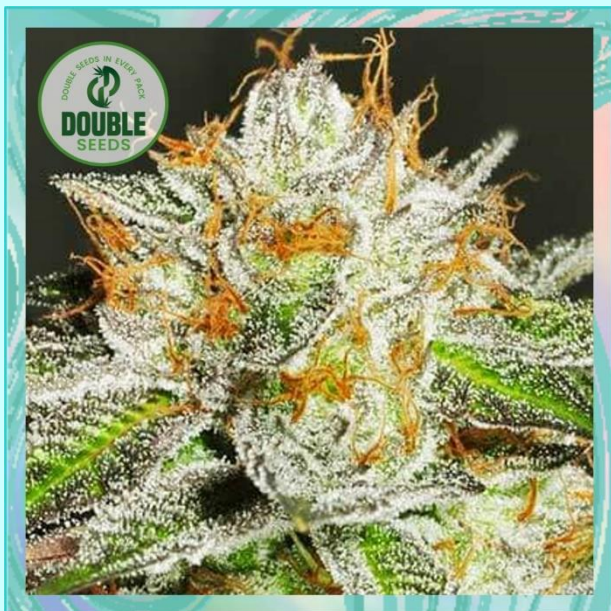

BRUCE BANNER

LARGE AND RESINOUS BUDS WITH AN INTENSE AROMA OF FRUITS AND DIESEL

STRAIN SPEC

Genetics: Ghost O.G. x Strawberry Diesel.

Type: Feminised.

THC: 25%.

Indica/Sativa: Indica 40%/Sativa 60%.

Flowering Time: 56 – 70 Days.

Indoor Yield: 800gr/m2.

Outdoor Yield: Up to 1000gr/plant.

DESCRIPTION

Bruce Banner cannabis seeds are a Sativa/Indica hybrid originating from a cross between Ghost OG and Strawberry Diesel, resulting in vigorous and well-branched plants that readily adapt to both indoor and outdoor cannabis cultivation.

Bruce Banner is characterised by its generous production of large and resinous cannabis flowers with an intense aroma, combining notes of red fruits on a Diesel background.

The effect of Bruce Banner is an intense and euphoric high thanks to the high levels of THC.