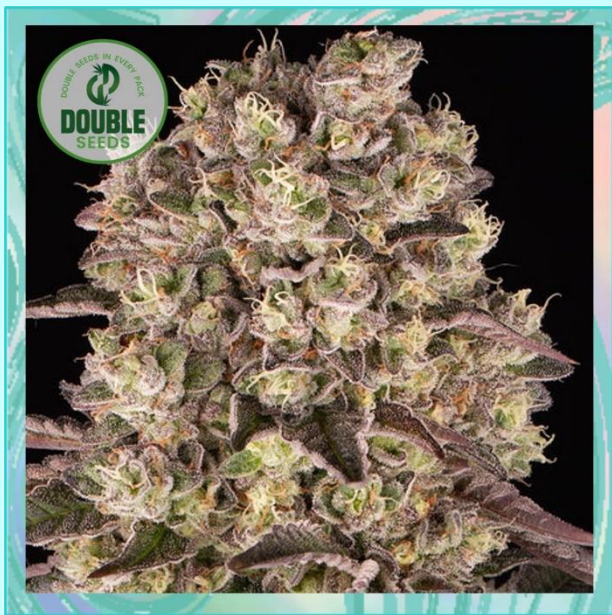

RUNTZ

INDICA DOMINANT FRUITY FUSION OF ZKITTLEZ AND GELATO

STRAIN SPEC

Genetics: Zkittlez x Gelato.

Type: Feminised.

THC: Up to 25%.

Indica/Sativa: Indica Dominant.

Flowering Time: 65 Days.

Indoor Yield: 450 to 500gr/m².

Outdoor Yield: 500gr/plant.

DESCRIPTION

Runtz cannabis seeds is one of the new USA fruity flavoured cannabis strains and has quickly become a best seller.

Developed from Zkittlez and Gelato, Runtz has great flavours, awesome effects, good yields and up to 25% THC.

With a sweet and fruity aroma, the effects are powerful, balanced, psychedelic, euphoric and relaxing.