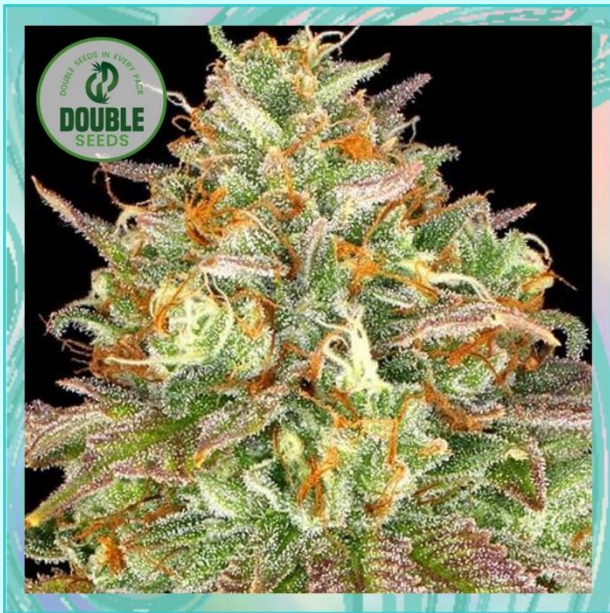

WEDDING CAKE

INDICA DOMINANT STRAIN FROM GIRL SCOUT COOKIES & CHERRY PIE

STRAIN SPEC

Genetics: Girl Scout Cookies x Cherry Pie.

Type: Feminised.

THC: 20 – 23%.

Indica/Sativa: Indica Dominant.

Flowering Time: 65 Days.

Indoor Yield: 450 – 500 gr/m².

Outdoor Yield: Up to 500 gr/plant.

DESCRIPTION

Wedding Cake cannabis seeds produce a top quality Indica strain which gets its power from Girl Scout Cookies.

The taste of Wedding Cake Feminised is a perfect combination of sweetness of cookies and fruitiness of a cherry pie.

Wedding Cake gets its name as the plant is smothered with THC crystals which give it a vanilla frosting appearance like an iced wedding cake.