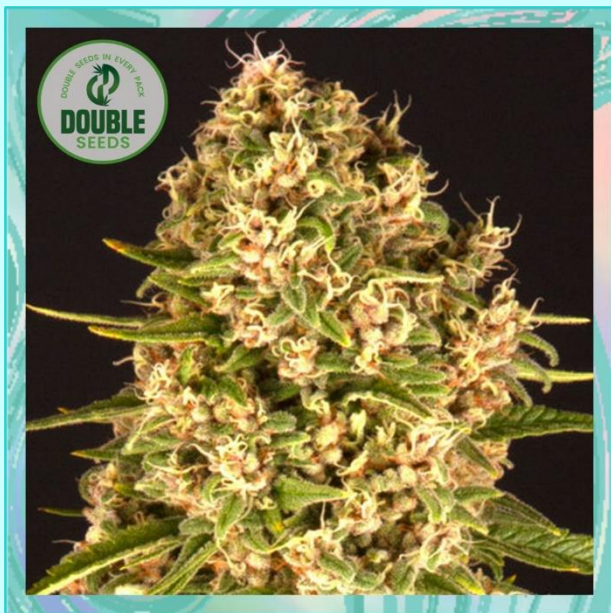

BLUE CHEESE

INDICA DOMINANT CREATED FROM BLUEBERRY AND CHEESE

STRAIN SPEC

Genetics: Blueberry x Cheese.

Type: Feminised.

THC: 18%.

Indica/Sativa: Indica 80%/Sativa 20%.

Flowering Time: 65 Days.

Indoor Yield: 500 – 550 gr/m².

Outdoor Yield: 600 gr/plant.

DESCRIPTION

Blue Cheese Feminised cannabis seeds are a top quality Indica cannabis strain, easy to grow with great yields.

Blue Cheese seeds produce a short stocky plant which has strong side branches that develop heavy sticky colas.

The cheese flavours are softened by the sweet blueberry after taste making Blue Cheese an awesome choice for Indica lovers.