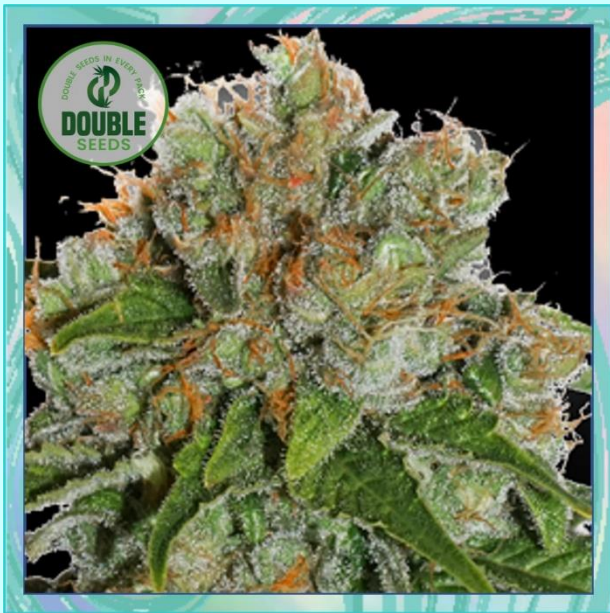

AMNESIA AUTO

HIGHLY POTENT AUTO FROM AMNESIA HAZE

STRAIN SPEC

Genetics: Amnesia x Ruderalis.

Type: Auto Feminised.

THC: 25%.

Indica/Sativa: Sativa Dominant

Flowering Time: 77 - 84 Days.

Indoor Yield: 400 - 650 gr/m².

Outdoor Yield: 100 - 200 gr/plant.

DESCRIPTION

Amnesia Auto cannabis seeds create a cerebral, psycho-active cannabis plant which will grow and mature in around 11 weeks from seed all the way through to harvest.

The structure is the familiar Christmas tree pattern developing multiple branches all of which are covered in sparkling, frosty buds.

Amnesia Auto has a distinct scent, an earthy pungency complemented by Haze spice.

The effect of Amnesia Auto is a soaring, cerebral high which will take you on a thrilling, euphorically satisfying trip.