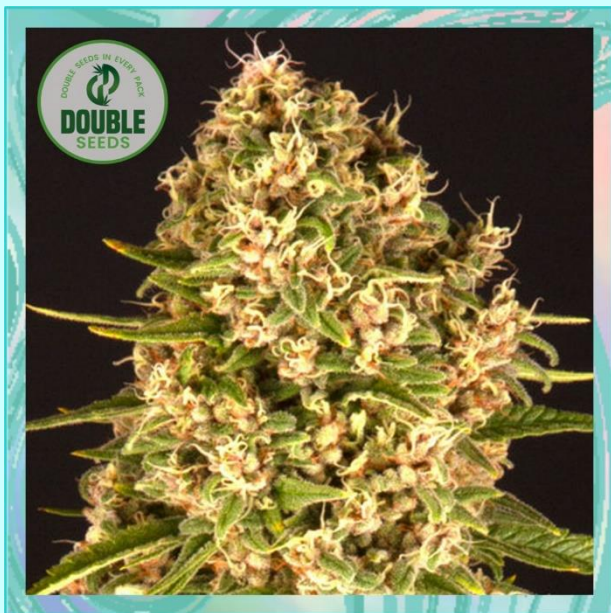

MIMOSA X ORANGE PUNCH

A FAST-GROWING PLANT WITH A DELICIOUS CITRUS AROMA

STRAIN SPEC

Genetics: Mimosa x Orange Punch.

Type: Feminised.

THC: Up to 30%.

Indica/Sativa: Indica 65%/Sativa 35%.

Flowering Time: 56 - 63 Days.

Indoor Yield: 700 gr/m².

Outdoor Yield: 1000 gr/plant.

DESCRIPTION

Mimosa x Orange Punch Seeds produce a fast-growing plant with a delightful aroma of citrus and tangerine sweetness.

These Feminised seeds produce a compact plant that still yields high-quality buds.

The plant's stunning shades of purple make it a rare and beautiful sight, even for experienced growers. With multiple large and resinous buds covered in bright orange hairs and trichomes, Mimosa x Orange Punch is a sturdy and resilient plant.

Indoor growers will love its quick 8-9 week flowering period, producing up to 700 g/m². When it's time to harvest, the delicious citrusy and candy-like aroma becomes even more prominent, making it a truly enjoyable strain.